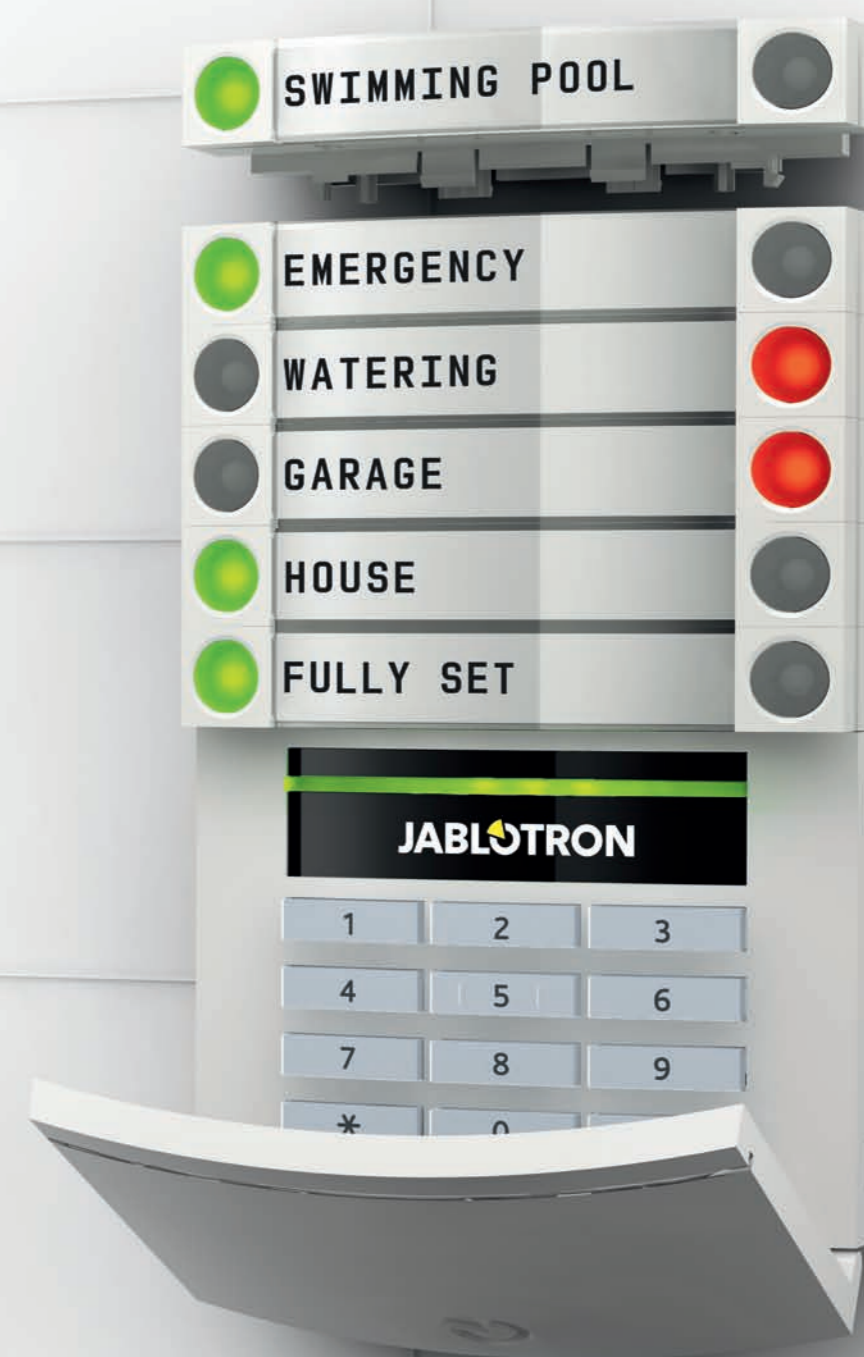

Alarm JABLOTRON 100

New alarm
 with revolutionary
 controls

JABLOTRON
 CREATING ALARMS

Control panel

The control panel may be controlled by **up to 300 users**. For the purpose of system control there are bus-wired and fully wireless versions of the access modules. All of them are equipped with an RFID reader and a keypad and a display, depending on the model. **Control segments** connected to the modules apply **a simple traffic light logic** for the easy control of the individual sections, outputs, emergency calls or system status display. Thanks to the control segments having bright green and red signal LEDs the status of the individual sections and outputs of the JABLOTRON 100 system is **absolutely comprehensible to every user** at first sight. The system is controlled by pushing the button of the required segment and confirmed by code entering or applying an RFID card or chip.