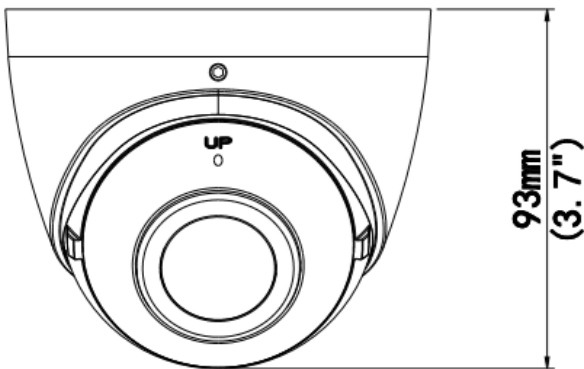

**General**

Power	DC 12V±25%, PoE (IEEE 802.3af)
	Power consumption: Max 5.5W
Power Interface	∅ 5.5mm coaxial power plug
Dimensions (∅ x H)	∅111 x 93mm (∅4.4" x 3.7")
Weight	0.48kg (1.06lb)
Material	Metal
Working Environment	-30°C ~ 60°C (-22°F ~ 140°F), Humidity: ≤95% RH (non-condensing)
Storage Environment	-30°C ~ 60°C (-22°F ~ 140°F), Humidity: ≤95% RH (non-condensing)
Surge Protection	4KV
Reset Button	Support

## Dimensions