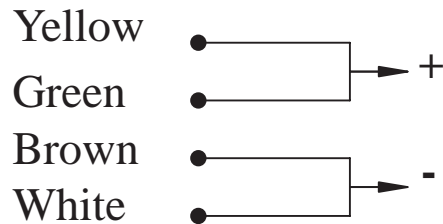

Power supply 12V DC

Power supply 24V DC

Hall Sensor Contact

* power supply = alimentation = Stromversorgung

* yellow = jaune = gelb

green = vert = grün

gray = gris = grau

blue = bleu = blau

white = blanc = weiß

brown = brun = braun

pink = rose = rosa

	SEWOSY 2 RUE DU SABLE 67170 BERNOLSHEIM - FRANCE Tél. 0033 (0)388593220 Fax 0033 (0)388593210 E-mail info@sewosy.com - www.sewosy.com	DATE	12/05/2006	TITLE
		DRAWER	JB	EXT400CTC WIRING DIAGRAM
		CONTROL	JW	