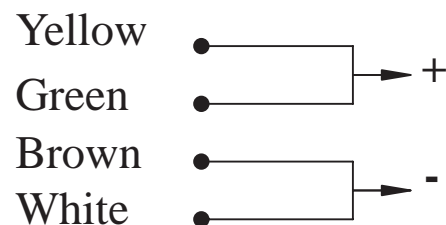

Power supply 12V DC

Power supply 24V DC

Hall Sensor Contact

* power supply = alimentation = Stromversorgung

* yellow = jaune = gelb

green = vert = grün

gray = gris = grau

blue = bleu = blau

white = blanc = weiß

brown = brun = braun

pink = rose = rosa

	SEWOSY 2 RUE DU SABLE 67170 BERNOLSHEIM - FRANCE Tél. 0033 (0)388593220 Fax 0033 (0)388593210 E-mail info@sewosy.com - www.sewosy.com	DATE	12/05/2006	TITLE
		DRAWER	JB	EXT200CTC WIRING DIAGRAM
		CONTROL	JW	