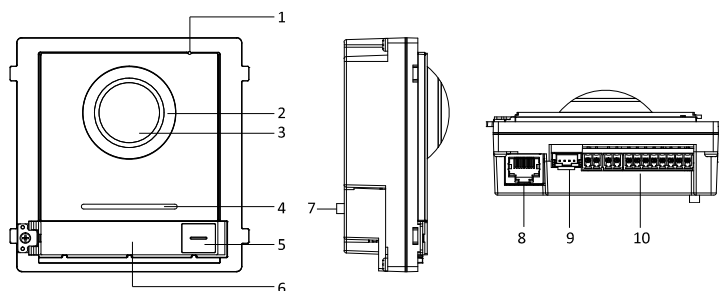

Linked doorphone	Max. 8
Protocol	ISAPI, RTSP, STMP, SNMP
Unlock door	Unlock by presenting cards, unlock via Client Software, unlock via App, unlock via indoor station

General	
Physical button	1
Power supply	12 VDC/PoE (IEEE 802.3af)
Power consumption	≤ 10 W
Working temperature	-40° C to +55° C (-40° F to 131° F)
Working humidity	10% to 95%
Installation	Flush mounting, surface mounting
Dimension	98 mm × 99.8 mm × 43.9 mm (3.86" × 3.93" × 1.73")
Material	Stainless steel

Available Model

DS-KD8003-IME1/S

Appearance and Interfaces