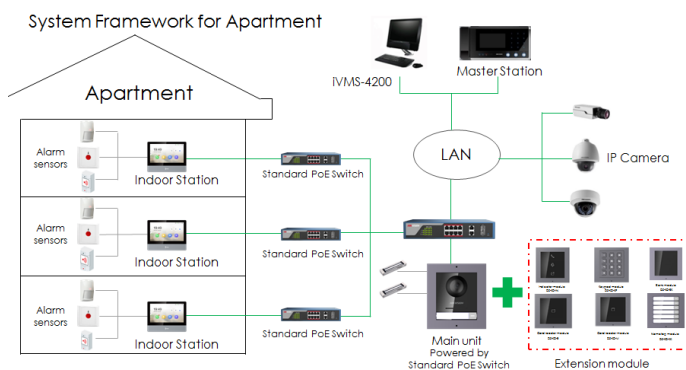

DS-KD8003-IME1/S

Video Intercom Module Door Station

HIKVISION

Key Feature

- 2 MP HD video intercom function
- Access control function
- Noise suppression and echo cancellation
- Low illumination
- Tampering alarm supported
- Fisheye camera with IR supplement light
- Supports sub-modules' access (max. 7)
- Nametag customization
- Easy to and extend

Typical Application

Specification

System parameters	
Processor	Embedded MCU Processor
Operation system	Embedded Linux operation system
Operation method	Physical button
Video Parameters	
Camera	Low illumination 2 MP HD IR camera
Video Compression Standard	H.264
Resolution	Main stream : 1920 × 1080 Sub stream : 720 × 480
BLC	Supported
DNR	Supported
WDR	Supported
Anti-flicker	50 Hz, 60 Hz
Field of view	Horizontal: 180° Vertical: 96°
Audio parameters	
Audio input	Built-in omnidirectional microphone
Audio output	Built-in loudspeaker (More than 85 dB within 20 cm)
Audio compression standard	G.711 U
Audio compression Rate	64 Kbps
Audio quality	Noise suppression and echo cancellation
Light supplement	
Light supplement mode	IR supplement
Network parameters	
Ethernet	10/100 Mbps self-adaptive Ethernet
Network protocol	TCP/IP, RSTP
Alarm parameters	
Tampering alarm	1
Interfaces	
Module-connecting	1
Door contact input	2
Exit button input	2
I/O input	4
Debug	1
Door control	2, breakdown voltage: 36 V
Performances	
Card capacity	Max. 10000
User capacity	Max. 2000
Linked Indoor station	Max. 100
Linked sub door station	Max. 8