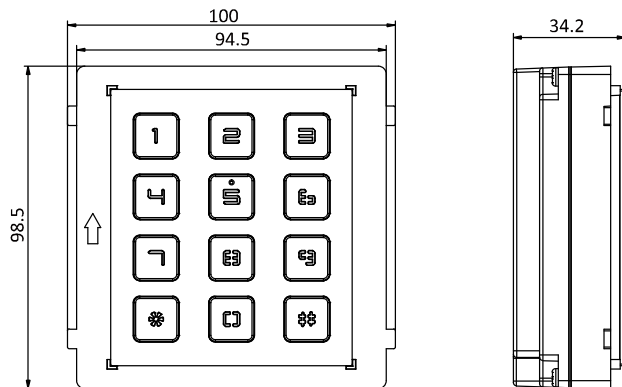

## Specification

System parameters	
Processor	Embedded MCU Processor
Operation method	Physical button
Interfaces	
Module-connecting	2 (1 input, 1 output)
Debug	1
General	
Physical button	12
DIP switch	8
Power input	12 VDC (powered by the other module)
Power output	12 VDC (powered for the other module)
Power consumption	≤ 2 W
Working temperature	-40° C to +55° C (-40° F to 131° F)
Working humidity	10% to 95%
IP protection level	IP65, IK7
Installation	Flush mounting, surface mounting
Dimension	98.5 mm × 100 mm × 34.2 mm (3.87" × 3.95" × 1.33")
Material	Stainless steel

## Dimension