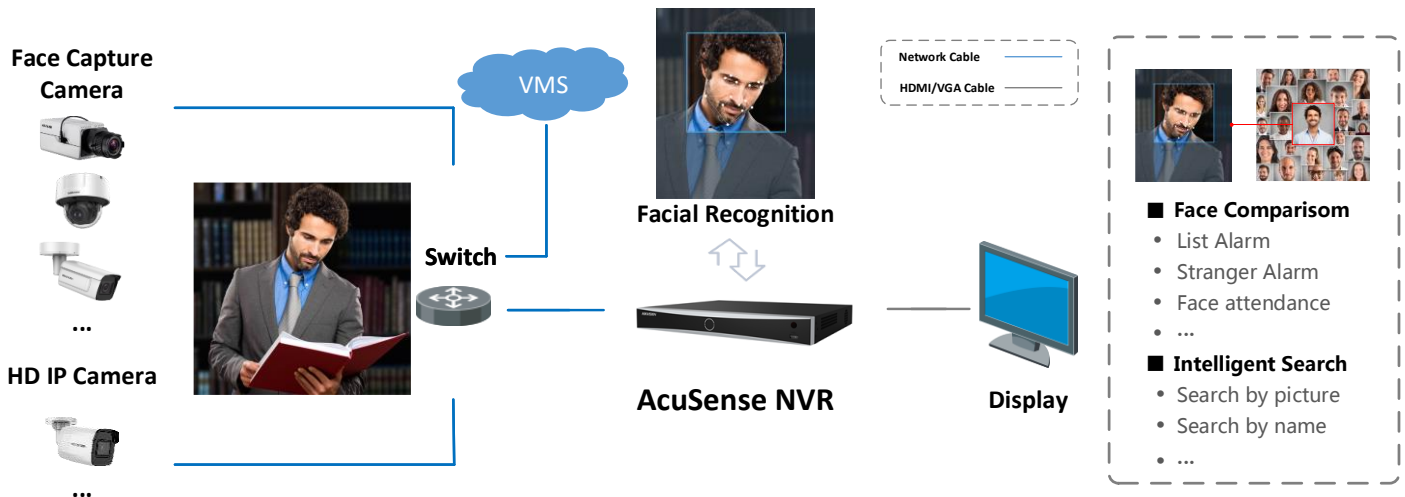

Network & Ethernet Access

- 16 independent PoE network interfaces
- 1 self-adaptive 10/100/1000 Mbps Ethernet interfaces
- Hik-Connect & DDNS (Dynamic Domain Name System) for easy network management
- Smooth streaming technology
- Support web access without plug-in

Typical Application

Facial Recognition and Face Picture Comparison

Modeling and analyzing face pictures captured by cameras. Realize blacklist alarm and stranger alarm via face picture library. Search target people by picture and name features.