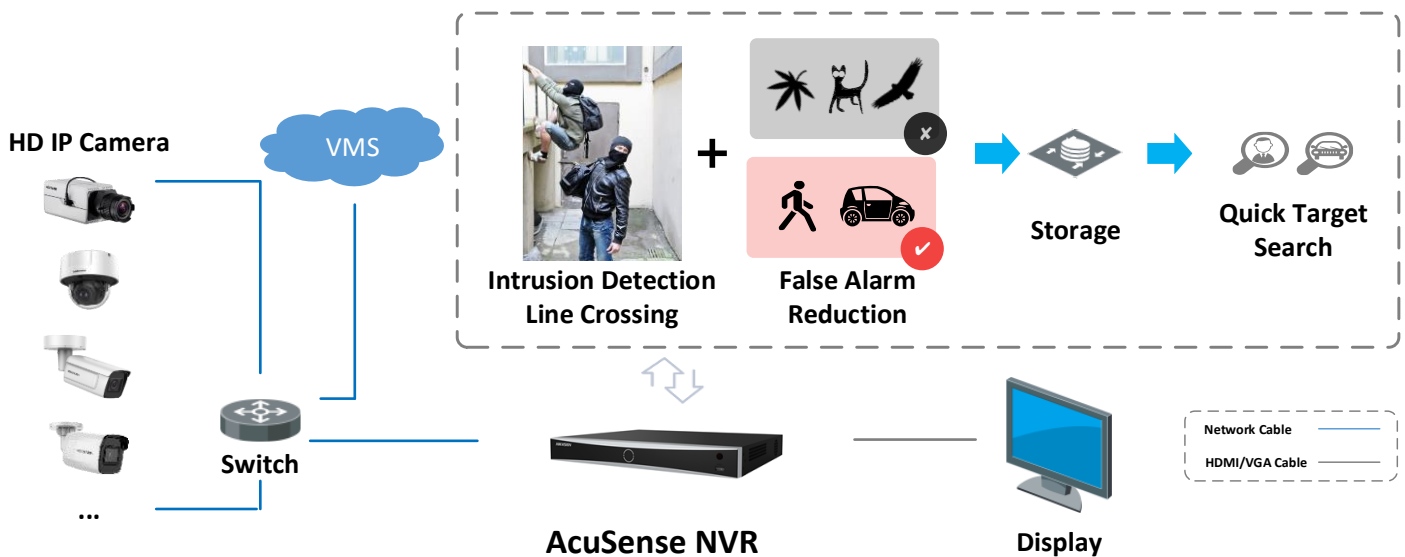

## Network & Ethernet Access

- 16 independent PoE network interfaces
- 1 self-adaptive 10/100/1000 Mbps Ethernet interfaces
- Hik-Connect & DDNS (Dynamic Domain Name System) for easy network management
- Smooth streaming technology
- Support web access without plug-in

## Typical Application

### Facial Recognition and Face Picture Comparison

Modeling and analyzing face pictures captured by cameras. Realize blacklist alarm and stranger alarm via face picture library. Search target people by picture and name features.

### Perimeter Protection

Adopt deep learning algorithm to reduce false alarm, effectively reduces the false alarm caused by tree branches, leaves, shadow, light, vehicles, small animals, etc.