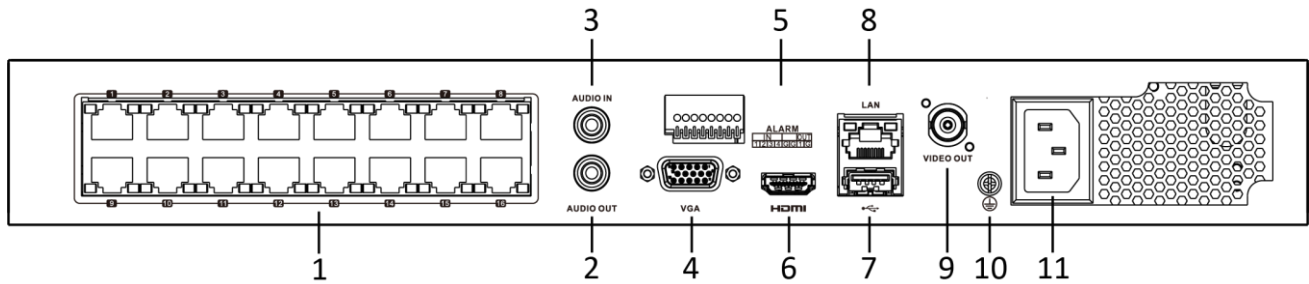

Physical Interface

No.	Description	No.	Description
1	PoE Interfaces	7	USB 3.0 interface
2	AUDIO OUT	8	LAN Network Interface
3	AUDIO IN	9	VIDEO OUT
4	VGA Interface	10	GND
5	Alarm In/Alarm Out	11	Power Supply
6	HDMI Interface