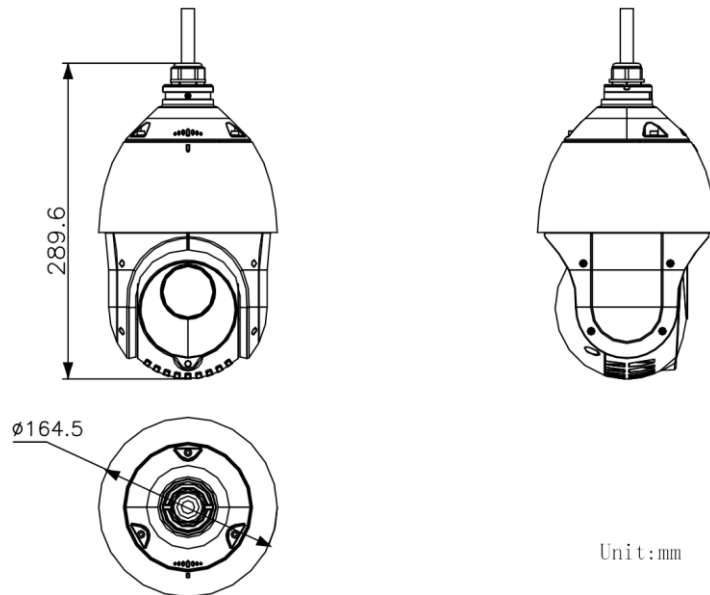

DORI	Detect	Observe	Recognize	Identify
Defintion	25 px/m	63 px/m	125 px/m	250 px/m
Distance(Tele)	1600.0 m (5249.3 ft)	634.9 m (2083.0 ft)	320.0 m (1049.9 ft)	160.0 m (524.9 ft)

▪ Dimension

▪ Accessory

▪ Included

DS-1618ZJ
Wall Mount

ASW0081-1220002W

▪ Optional